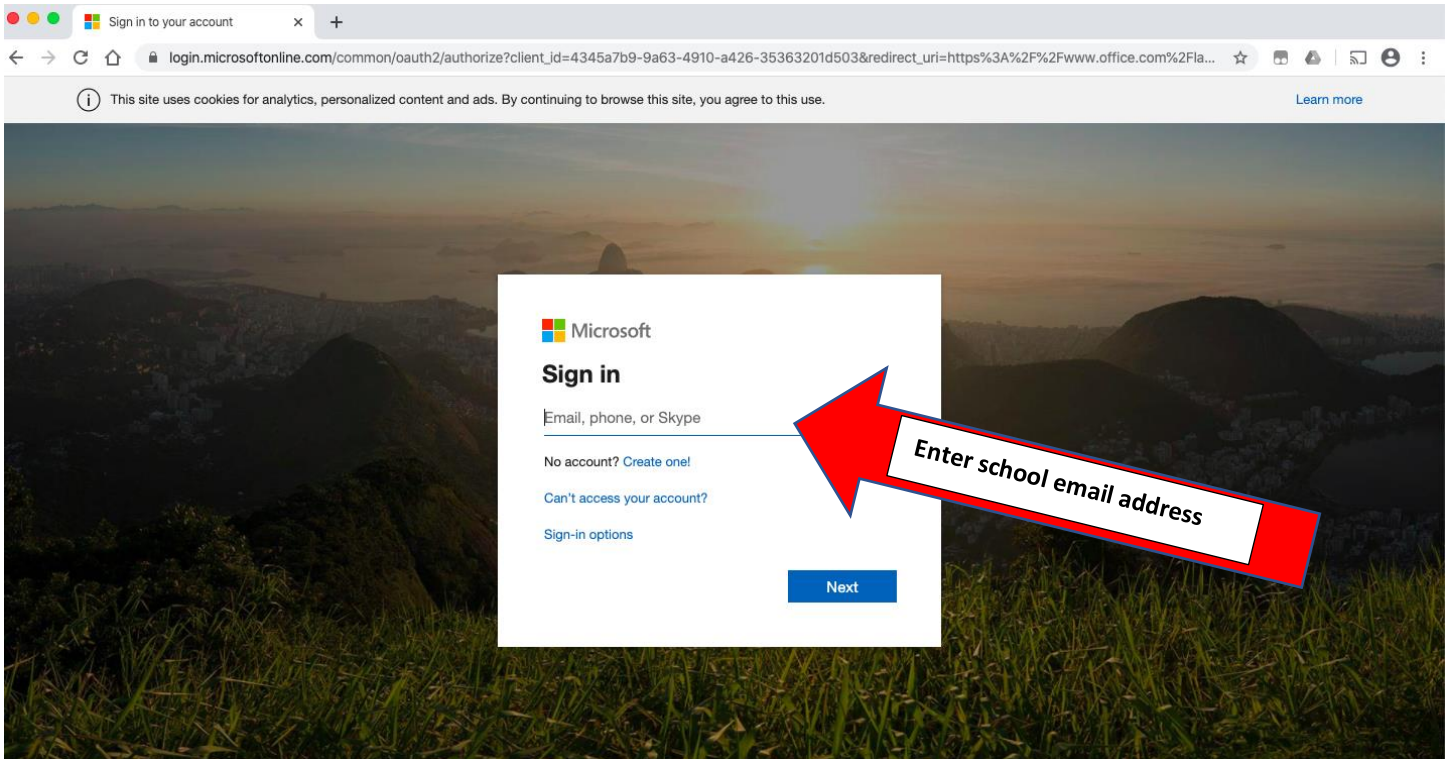

Step 4: Enter your school email address and click next