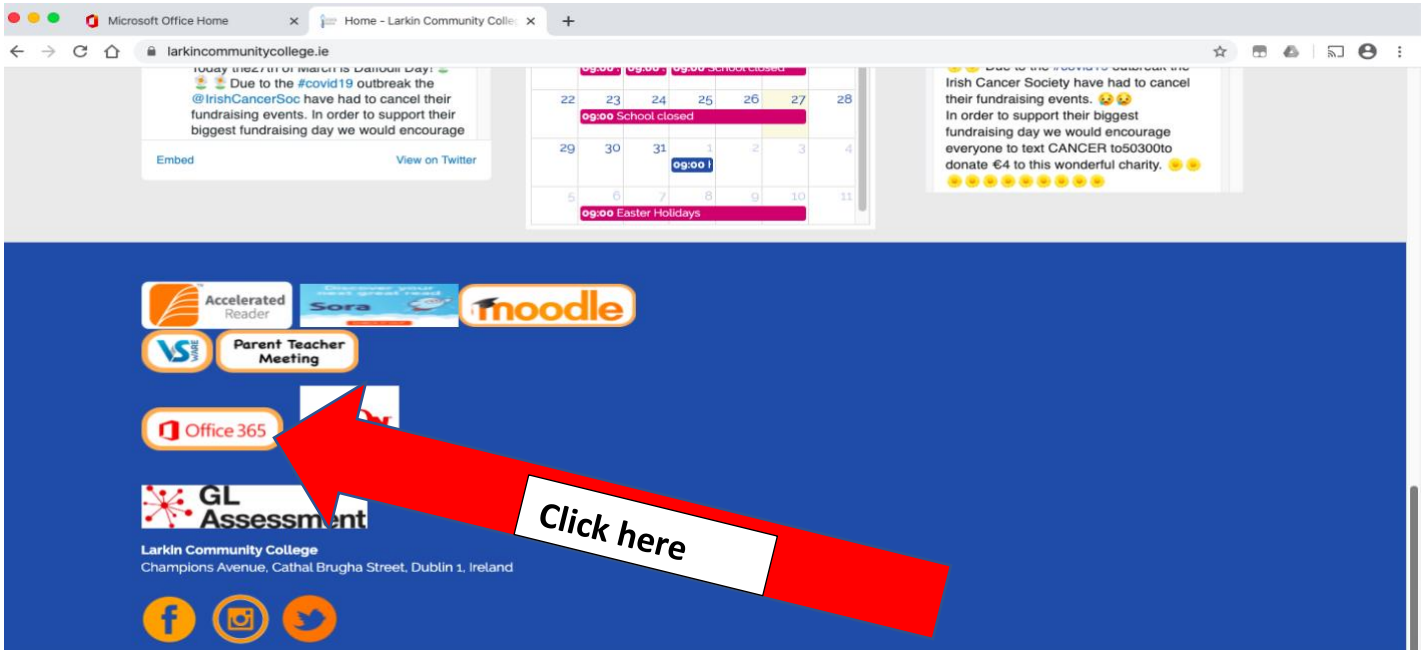

Guidelines on how to access your school email account on a laptop.

Email larkinupdates@lcc.cdetb.ie if any issues

Step 1 : Go to www.larkincommunitycollege.ie.

Step 2: Scroll to the bottom of the page and **click** on the icon.