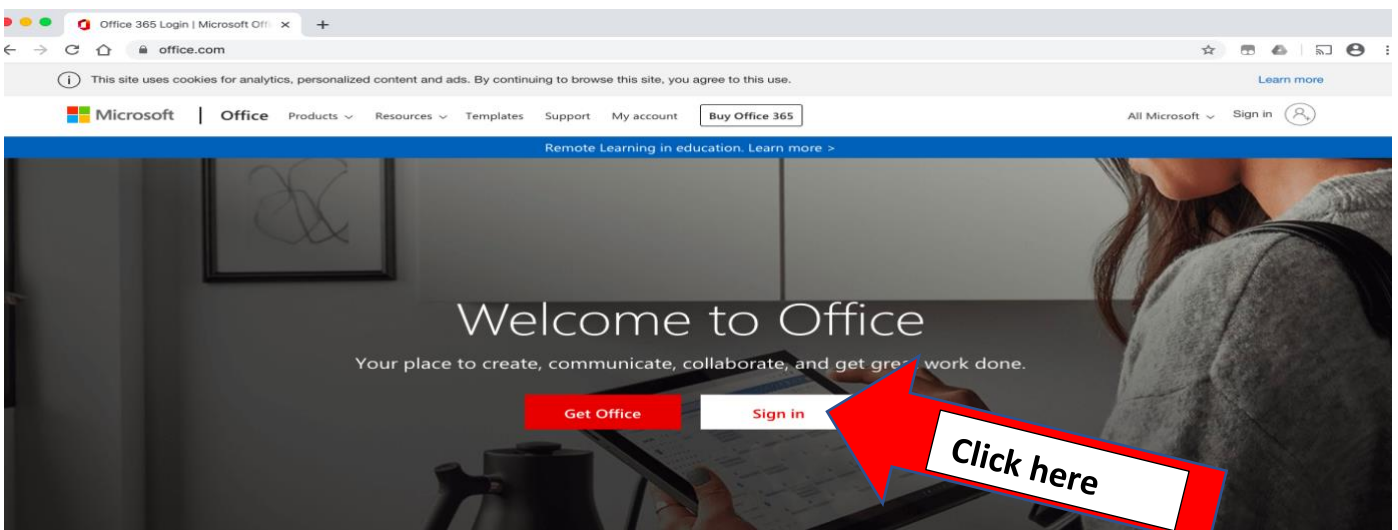

Step 3: Click